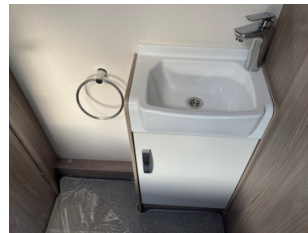

Stockbridge Road (A30)
Lopcombe, Salisbury
Wiltshire SP5 1BS
Tel: 01980 863636
sales@tilshead-caravans.com

Swift Sprite Alpine 4, 4 Berth, 2023

£18,995

Description

This 2023 Sprite Alpine 4 Caravan is an excellent four-berth model with a fixed french bed along with a central kitchen area that contains plenty of handy modern features including a microwave, hob, oven, grill and benefits from a corner washroom with shower and toilet facilities. The front lounge also converts in to another comfortable double bed if required.

Now available to view at our Sales Centre located on the A30 between Salisbury and Stockbridge.

Bed Sizes

Front Double 6'8" x 4'2"
Rear Double 6'2" x 4'4"

Dimensions

Internal Length 4.74m / 15'7"
Overall Length 6.45m / 21'2"
Overall Width 2.25m / 7'5"
Overall Height 2.59m / 8'6"

Technical Specifications

M.R.O. - 1139kg M.T.P.L.M. - 1284kg No of Berths - 4 Model Year - 2023 Awning Size - Please ask

Features Include

- **FITTED:** 100w solar panel
- SMART construction with GRP body panels
- Panoramic sunroof
- LED rear light clusters, LED high level marker and brake light which provide better visibility in poor weather
- Dual fuel heating with Truma Combi 4 Boiler (1.8kW electric / 4kW gas / 3.8kW dual)
- Digital programmable controller for heating and hot water
- High flow rate in-board pump with chrome effect taps for reliable, high performance water supply
- 3-burner gas hob with separate grill and oven
- 100 litre, electronic ignition fridge with removable freezer compartment with digital controls
- Flatbed microwave
- Blinds and flyscreens to all windows
- AKS stabiliser •