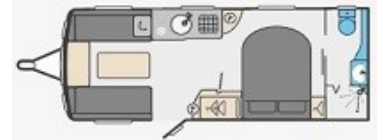

Stockbridge Road (A30)
Lopcombe, Salisbury
Wiltshire SP5 1BS
Tel: 01980 863636
sales@tilshead-caravans.com

Swift Challenger X 880, 4 Berth, 2022

£0

Just Arrived

Description

This 2022 Swift Challenger X 880 is a 4 berth caravan with end washroom layout that benefits from a separate toilet and shower. The front lounge also makes up into another comfortable double bed if required or can be used as two singles.

Now available to view at our Sales Centre located on the A30 between Salisbury and Stockbridge.

Bed Sizes

Front Offside Single	159cm x 73cm / 5'3" x 2'5"
Front Nearside Single	159cm x 73cm / 5'3" x 2'5"
Front Double	225cm x 159cm / 7'4" x 5'3"
Rear Double	187cm x 133cm / 6'2" x 4'4"

Dimensions

Internal Length	5.83m / 19'2"
Overall Length	7.54m / 24'9"
Overall Width	2.45m / 8'0"
Overall Height	2.61m / 8'7"

Technical Specifications

M.R.O. - M.T.P.L.M. - No of Berths - 4 Model Year - 2022 Awning Size - Please Ask